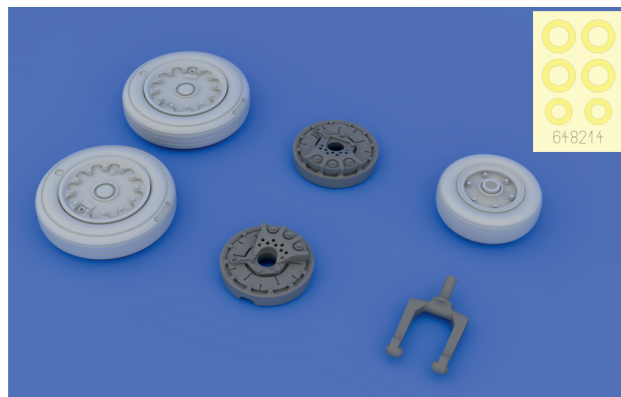

## COLOURS

GSI Creos (GUNZE)			Mr.METAL COLOR	
AQUEOUS	Mr.COLOR	TIRE BLACK		
H77	C137			
H316	C316	WHITE		

This product contains metal and resin detail parts for upgrading scale plastic models. When selecting this set make sure that it is for the kit mentioned in product name as these sets are made specifically for that kit. When upgrading the model some cutting or corrections may be necessary for parts to fit accurately. **WARNING!** This set contains small and sharp parts. Work carefully in a ventilated and well-lit room. Safety glasses are recommended. This product is not suitable for children below 14 years of age.

# 648 214 A-4E/F wheels

for Hasegawa/Eduard kit - pro stavebnici Hasegawa/Eduard

1/48

**BEST BRASS RESIN AROUND!**

-  REMOVE  
ODSTRANIT
-  BEND  
OHNOUT
-  GRIND  
OBROUSIT
-  ? OPTION  
VOLBA
-  DRILL HOLE  
VRTAT OTVOR
-  REPLACE  
NAHRADIT
-  SYMMETRICAL ASSEMBLY  
SYMETRICKÁ MONTÁŽ
-  SCRIBE THE PANEL AND HOLES  
RYTI
-  REVERSE SIDE  
OTOČIT