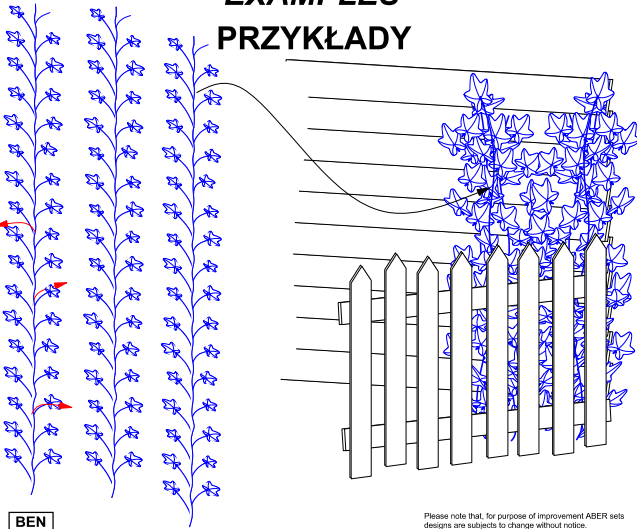

Ivy (bluszcz)

1/35 scale update diorama accessories

ABER® 35 D- 01

WWW.ABER.NET.PL

Made in Poland © 1996

EXAMPLES PRZYKŁADY

BEN